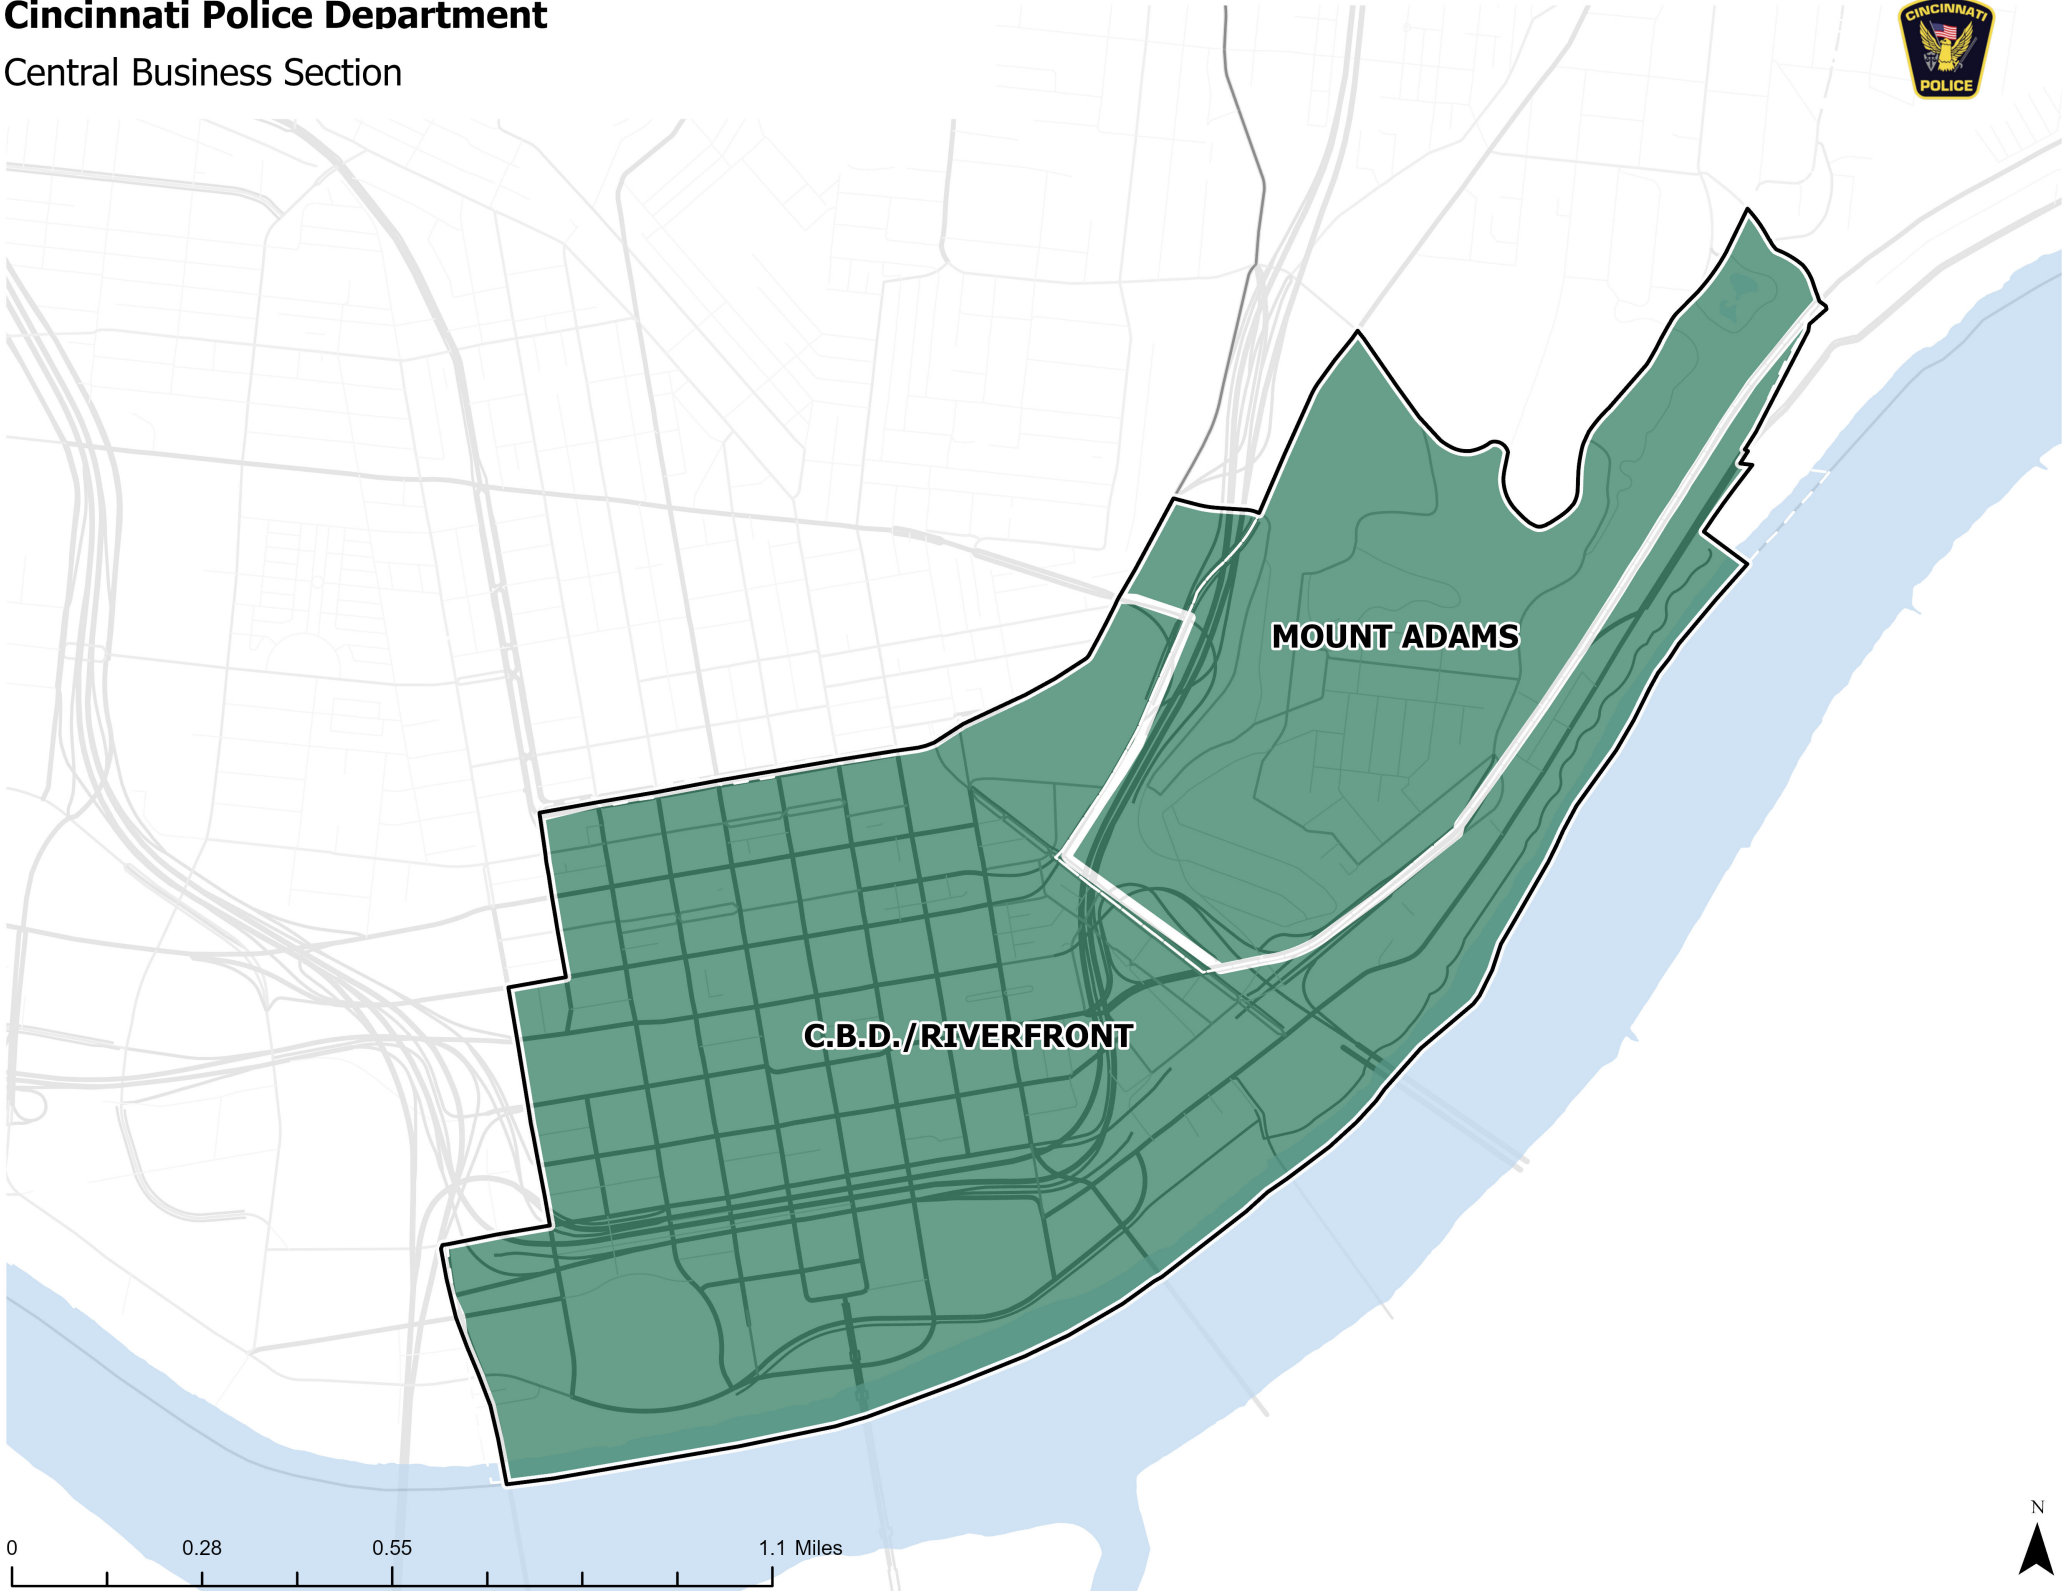

Cincinnati Police Department
Central Business Section

0 0.28 0.55 1.1 Miles